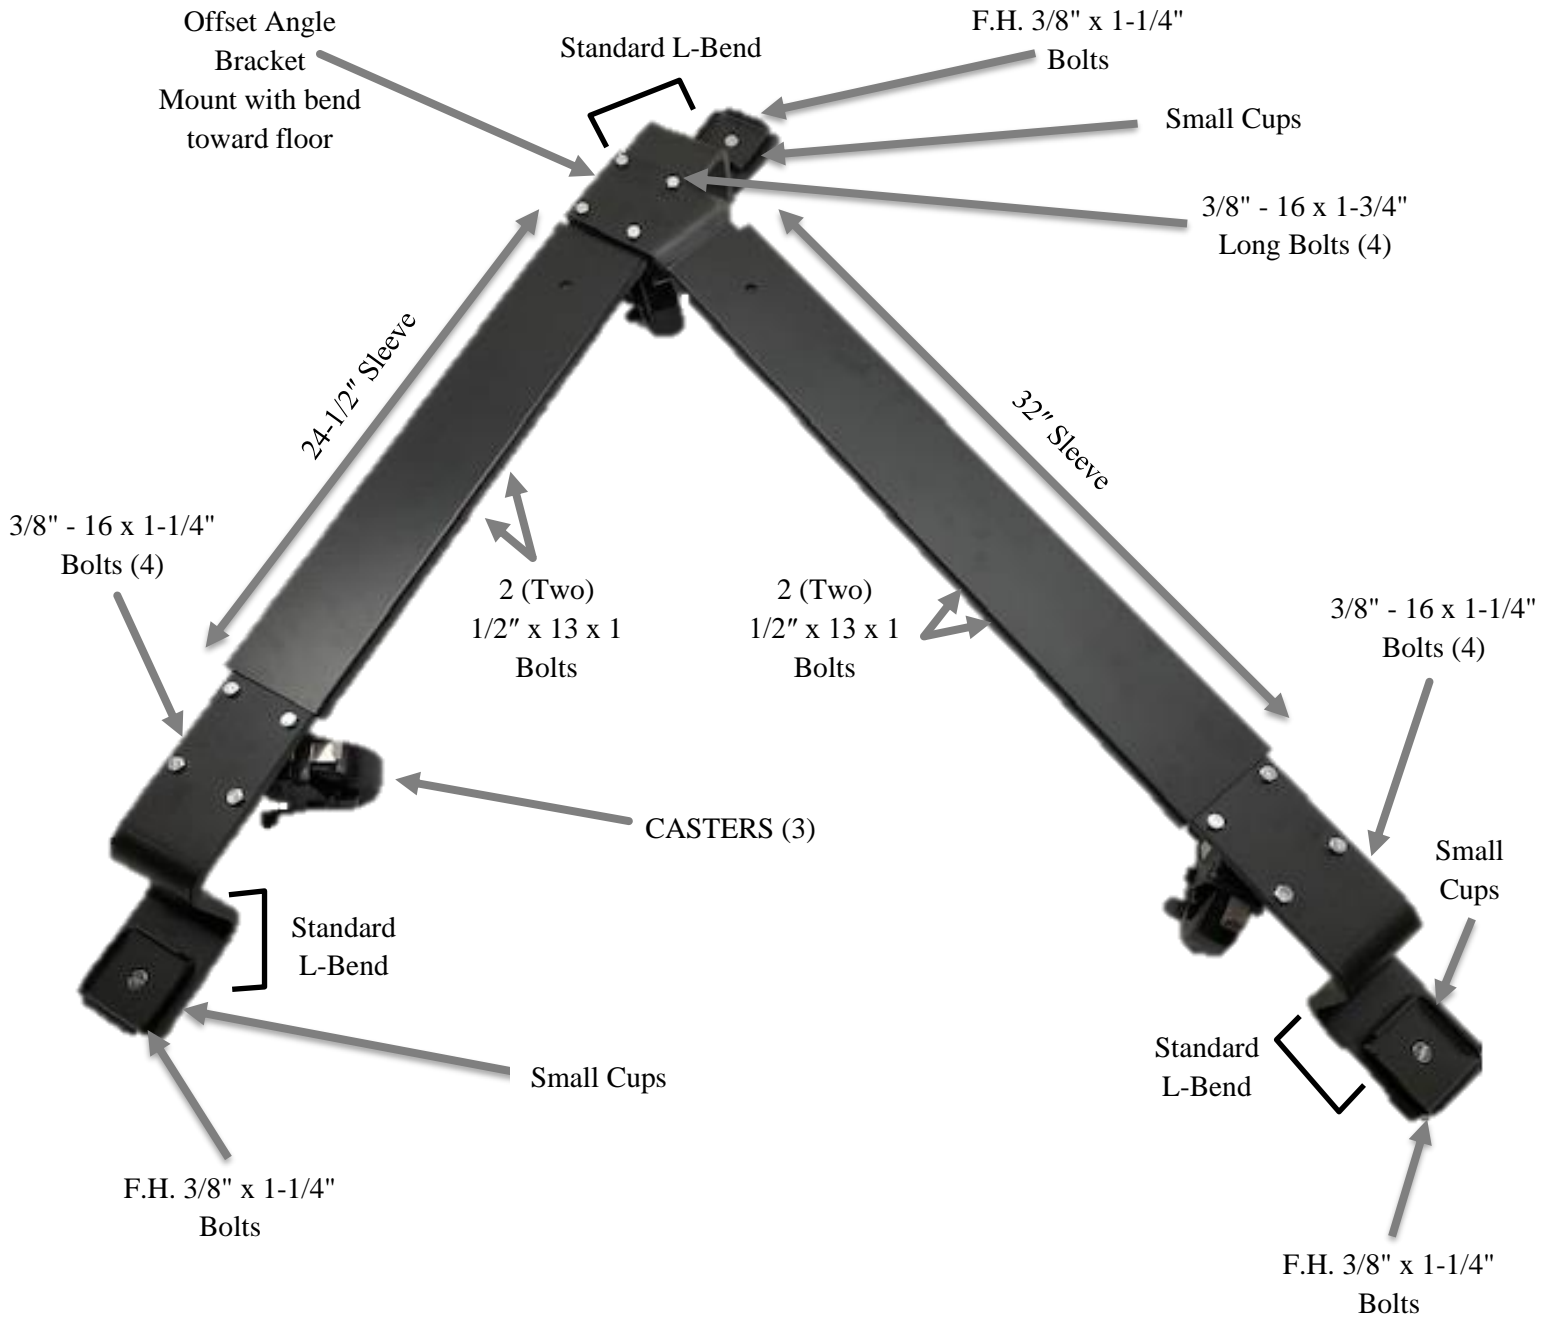

J4002 Digital Grand Dolly - Yamaha N3

4	3/8" - 16 x 1-3/4" Long Bolts	15	3/8" L.W.	3	F.H. 3/8" - 16 x 1-1/4" Bolts	8	3/8" - 16 x 1-1/4" Bolts
4	1/2" - 13 x 1 Bolts	15	3/8" Nuts	3	Small Cups		

Keyboard Side