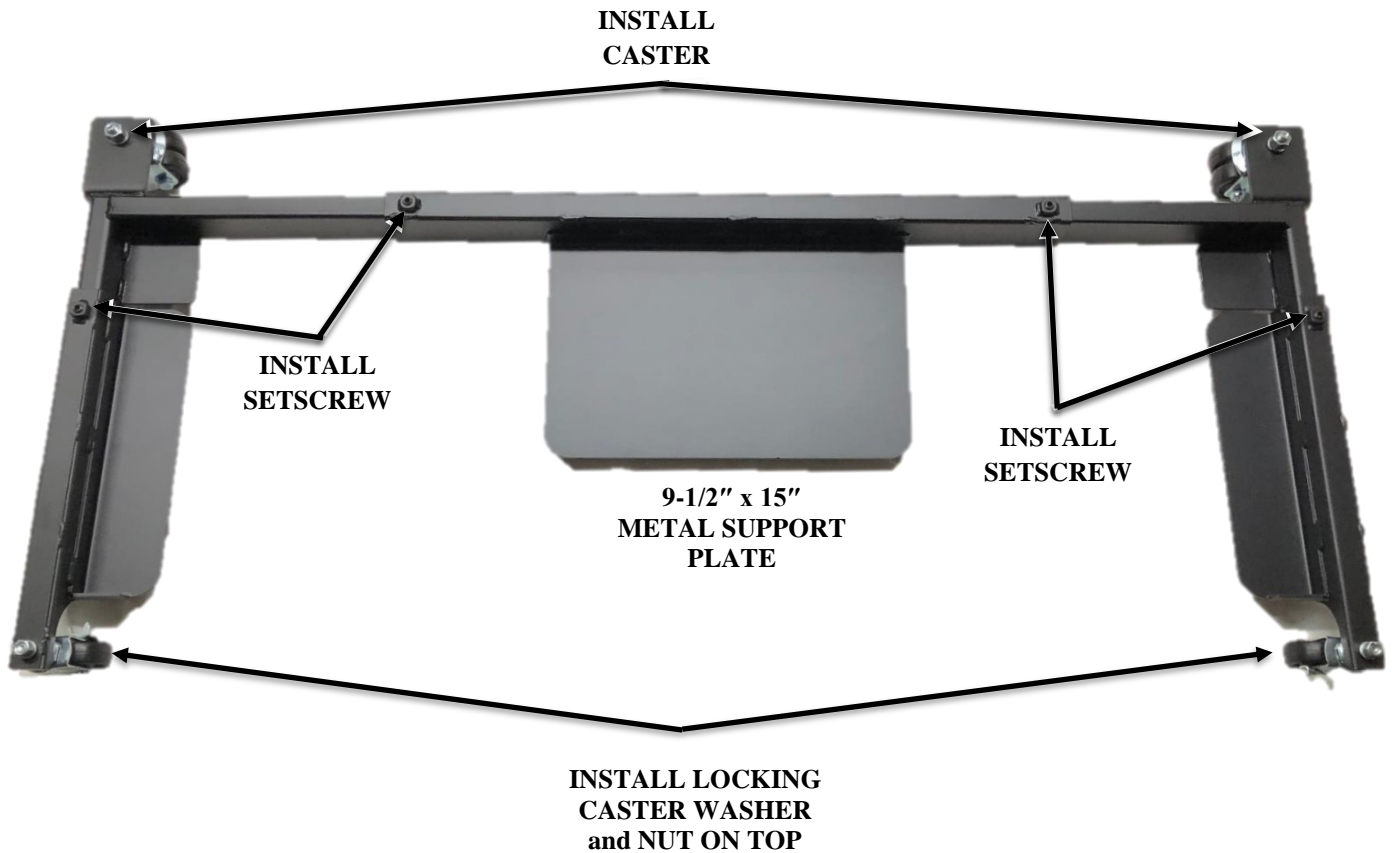

J4004 Adjustable Digital Dolly Assembly Instructions

CAUTION: Do not overtighten setscrews!

Adjustable Width 47" - 68"

Adjustable Depth 15 - 22"