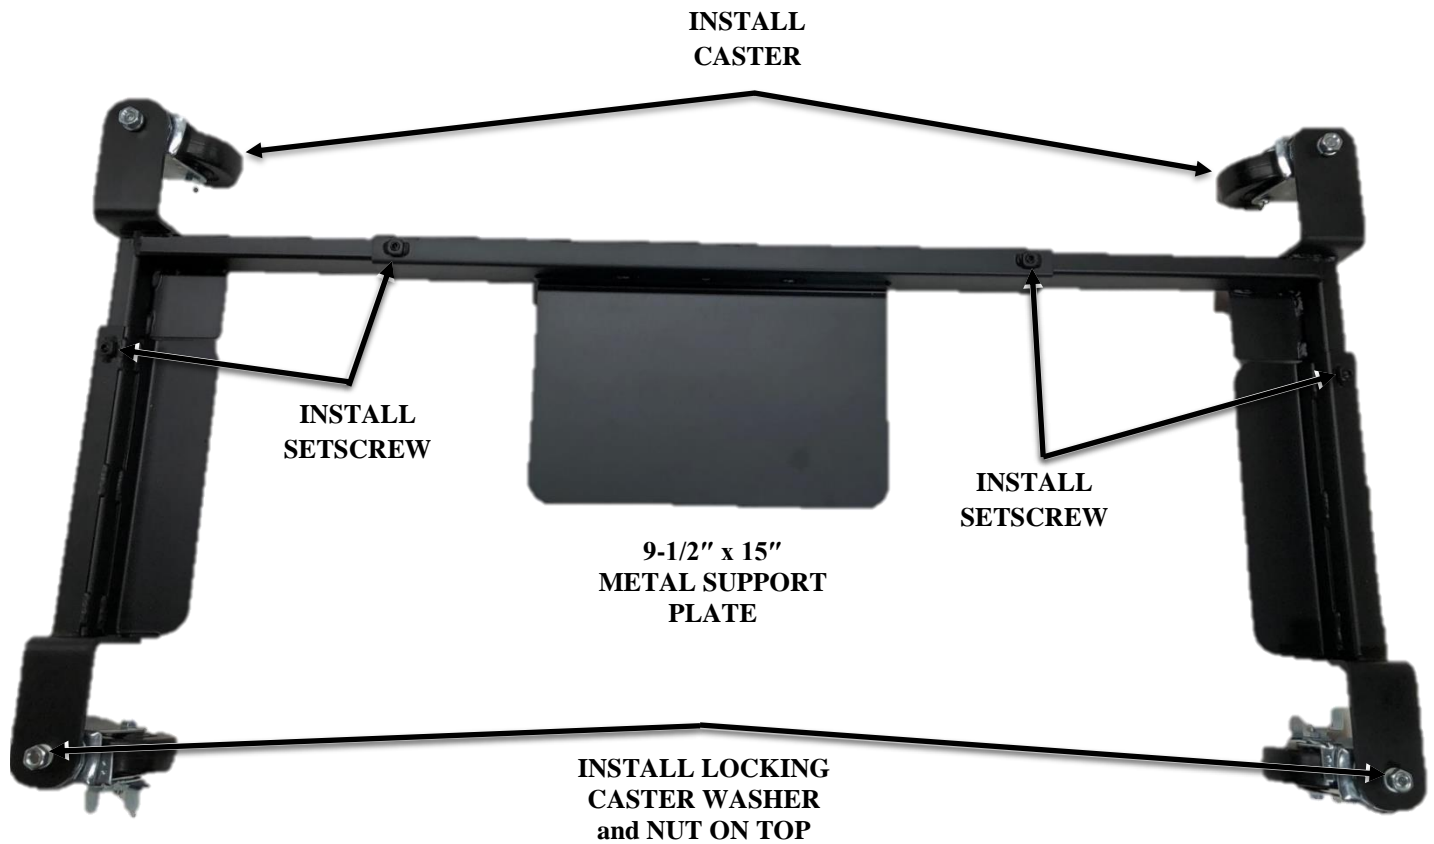

J4004HD Adjustable HEAVY DUTY Digital Dolly Assembly Instructions

CAUTION: Do not overtighten setscrews!

Adjustable Width 47" - 68"

Adjustable Depth 15 - 22"