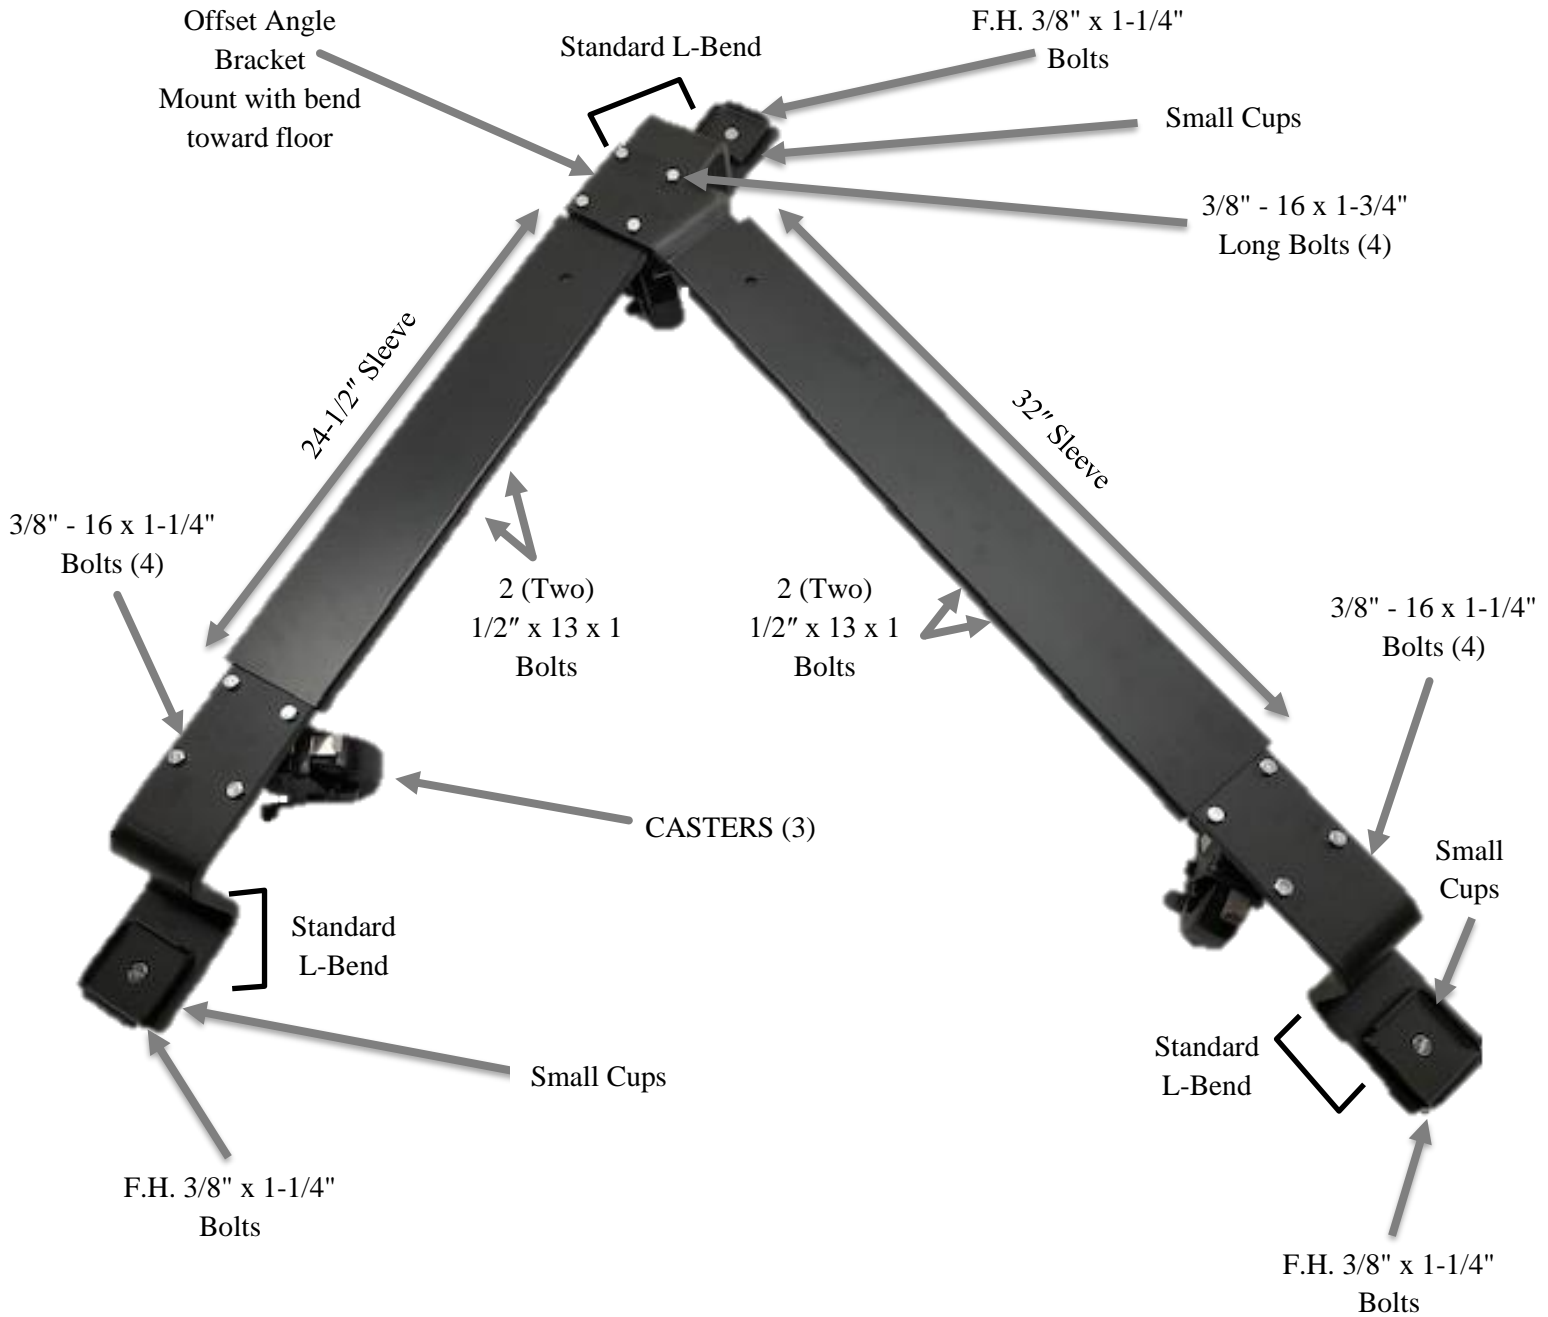

J4002 Digital Grand Dolly - Yamaha N3

4	3/8" - 16 x 1-3/4" Long Bolts	15	3/8" L.W.	3	F.H. 3/8" - 16 x 1-1/4" Bolts	8	3/8" - 16 x 1-1/4" Bolts
4	1/2" - 13 x 1 Bolts	15	3/8" Nuts	3	Small Cups		

Keyboard Side