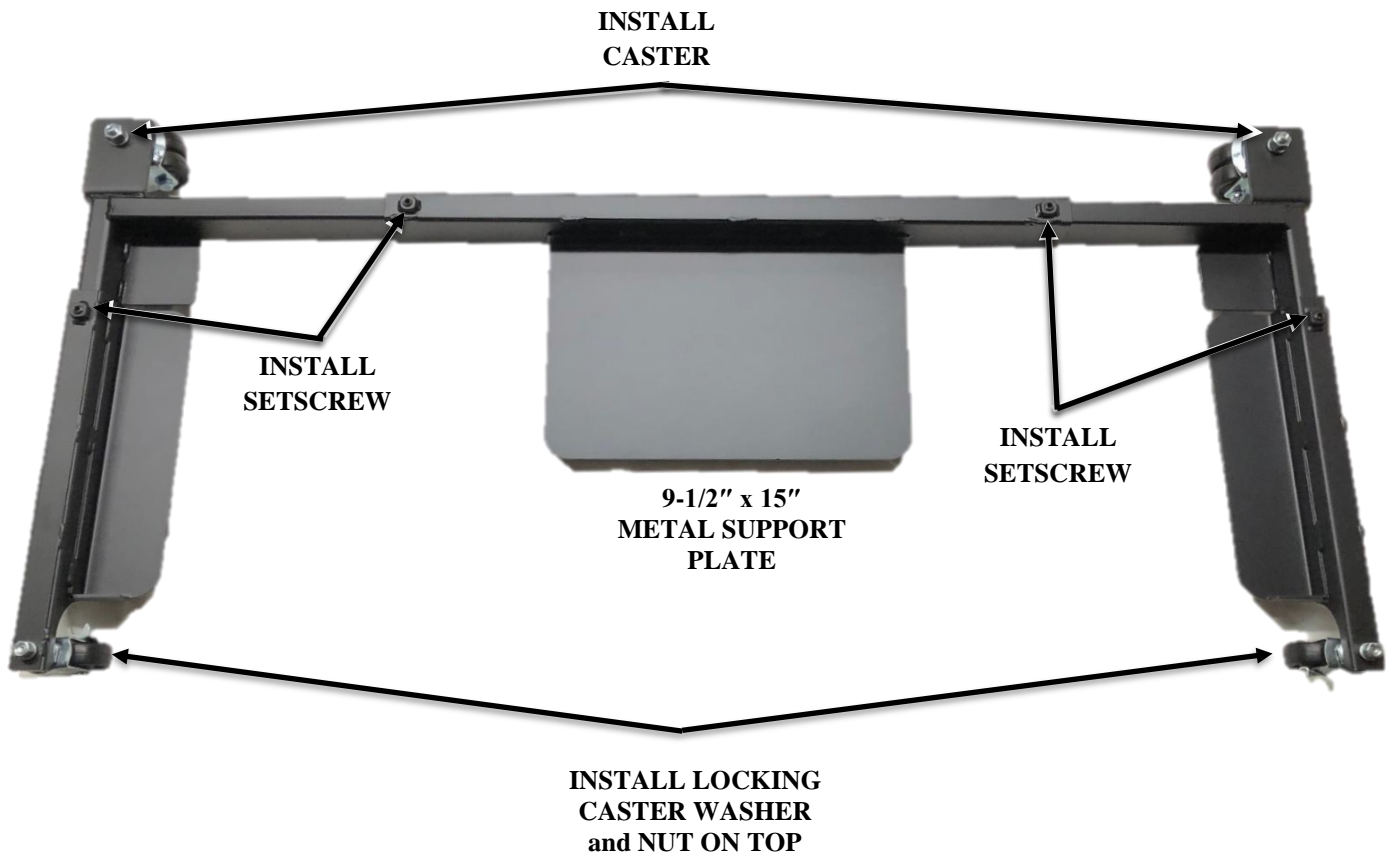

# J4004 Adjustable Digital Dolly Assembly Instructions

**CAUTION: Do not overtighten setscrews!**

**Adjustable Width 47" - 68"**

**Adjustable Depth 15 - 22"**