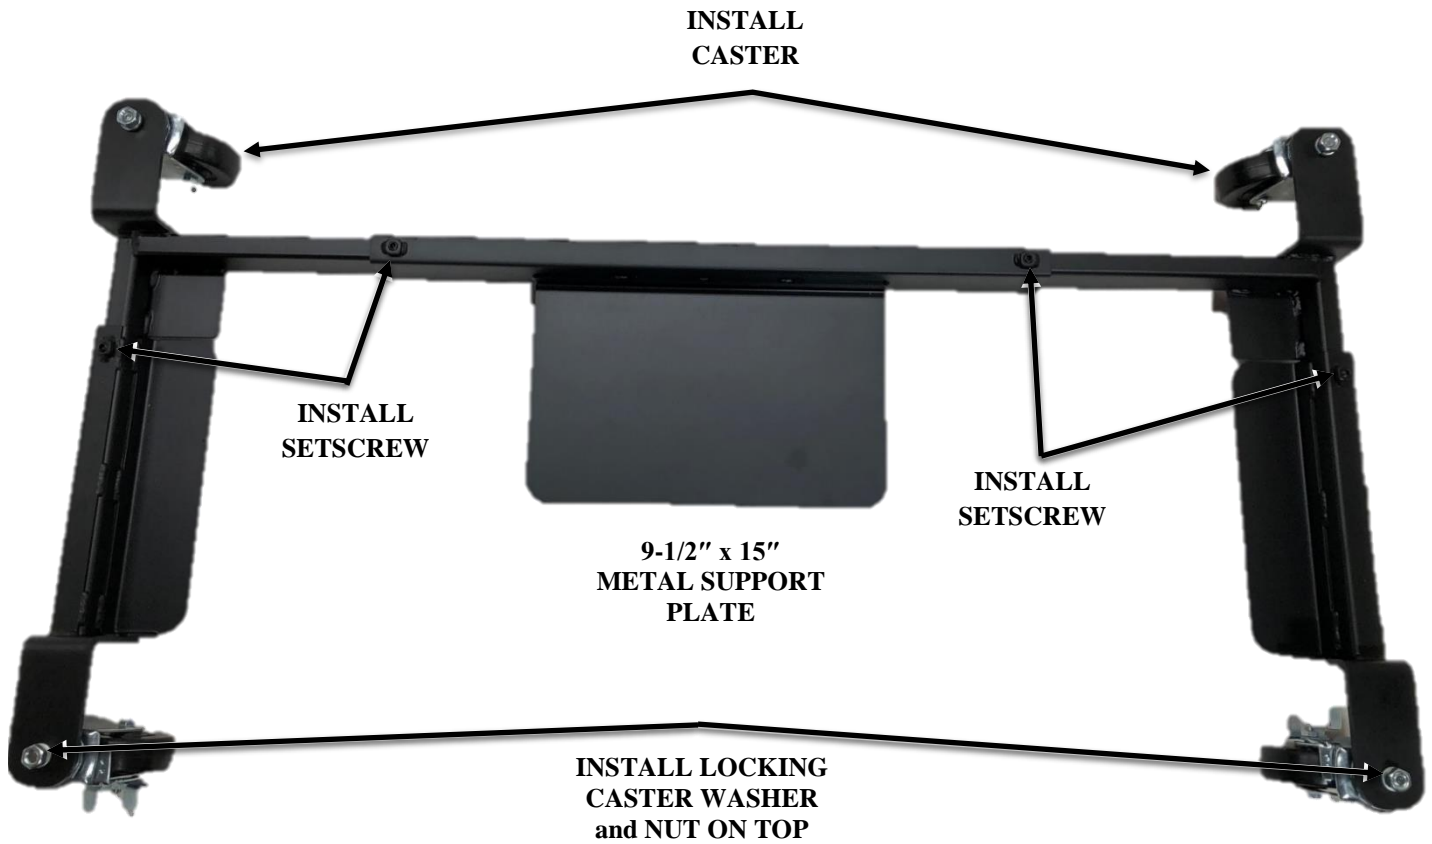

# J4004HD Adjustable HEAVY DUTY Digital Dolly Assembly Instructions

**CAUTION: Do not overtighten setscrews!**

Adjustable Width 47" - 68"

Adjustable Depth 15 - 22"